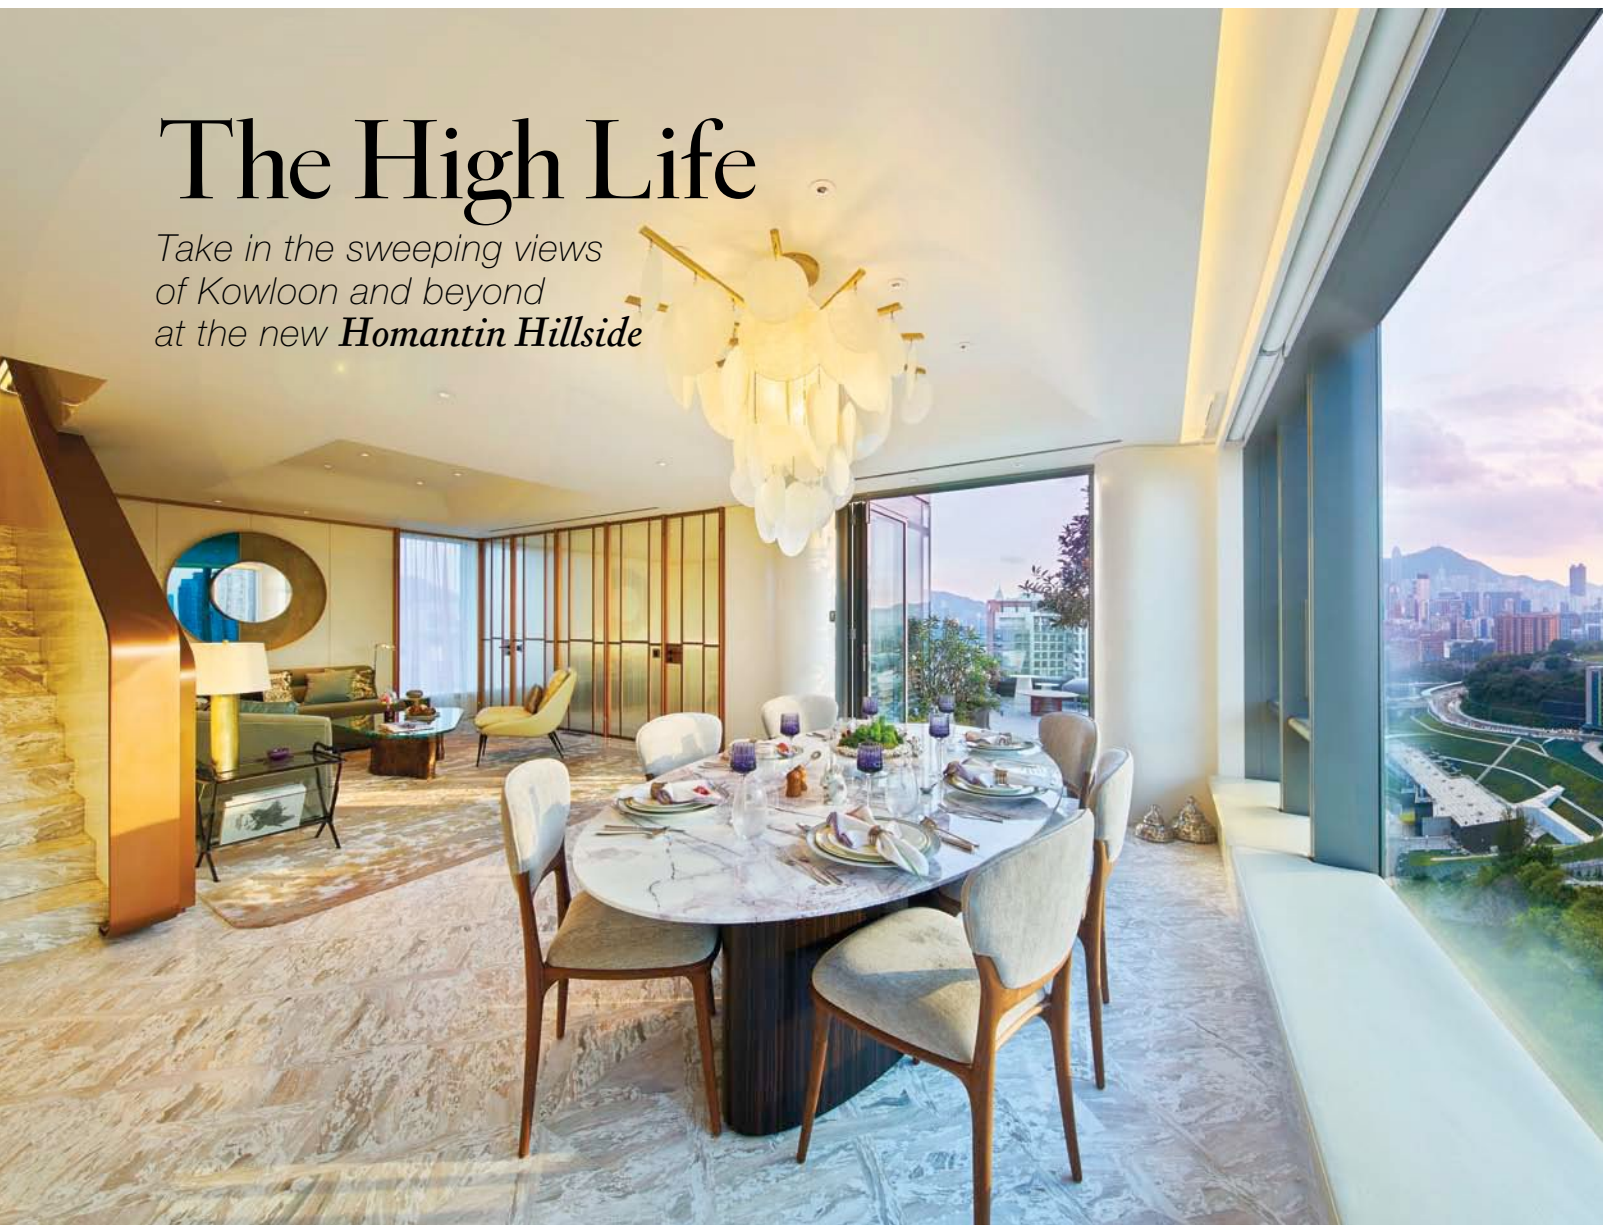

# The High Life

Take in the sweeping views of Kowloon and beyond at the new **Homantin Hillside**

**LUXURY HOUSE LIVING**  
*Hilltop House, one of the penthouse duplexes in the Grand Floor Collection, offers stunning views of the mountains and the harbour*

Situated in a tranquil green-belt zone, Homantin Hillside is a new low-density complex on Wai Yin Path that comes with stunning views of the city and the harbour. Those looking for something extra special can choose from the 12 units in the Grand Floor Collection, which includes four penthouse duplexes. Each unit comes in a different configuration, with unobstructed panoramic views.

And while every unit is unique, the jewel in the crown is Hilltop House—a 1,857sqft penthouse duplex with 270-degree mountain and sea views that was designed by Ed Ng, the co-founder and principal of the award-winning interior design firm AB Concept. Ng has more than 20 years' experience in luxury hospitality, residential and commercial interiors, and his